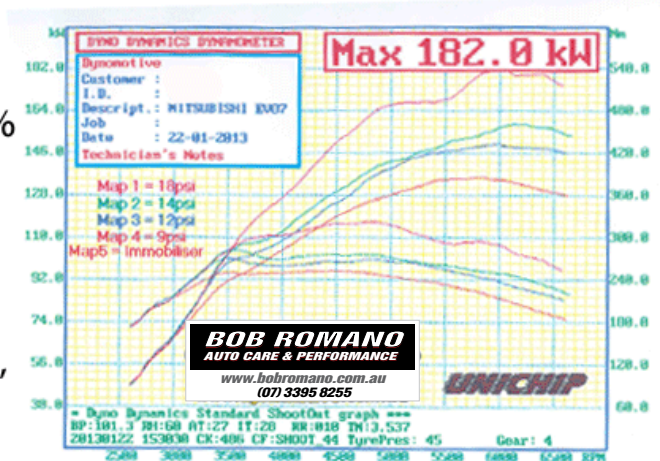

UnichipQ+ fitted to this Evo 7

With a standard before run of 125.6 awkw. Now with a UnichipQ+ fitted an amazing 182.0awkw! Thats 45% more power, and made an awesome 60% more torque. This Evo has been tuned with a Map select switch giving 5 different tunes.

Prior to Unichip enhancement Other Modification's, include Intercooler, Intake and exhaust.