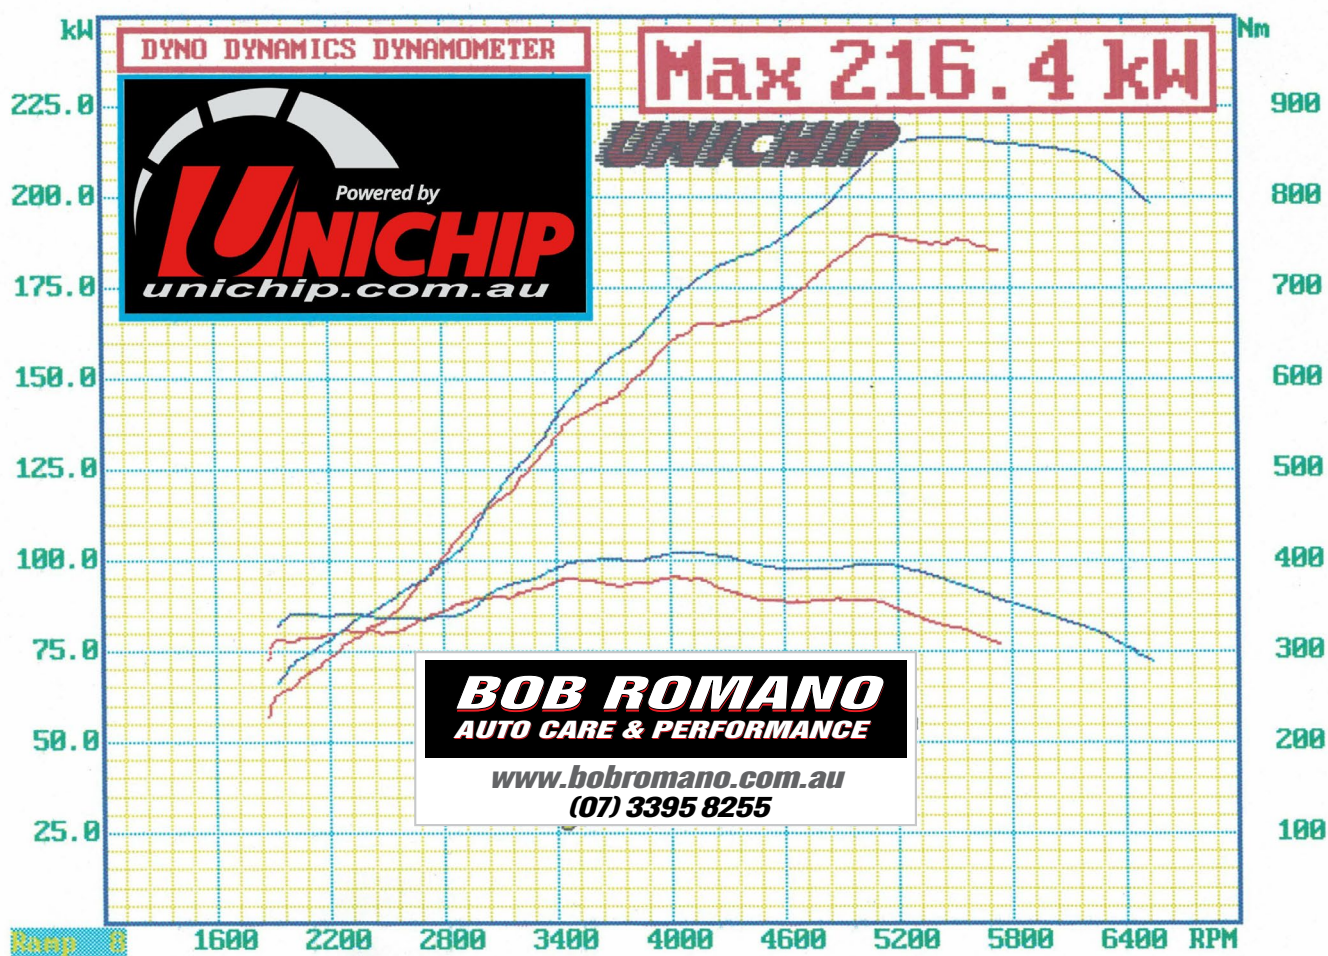

HWNIS97Q

Power Results:

From 180rwkw

To 216.4rwkw

Torque Results:

From 350nm

To 400nm

How does a UnichipQ4 work with your NISSAN V8 Patrol?