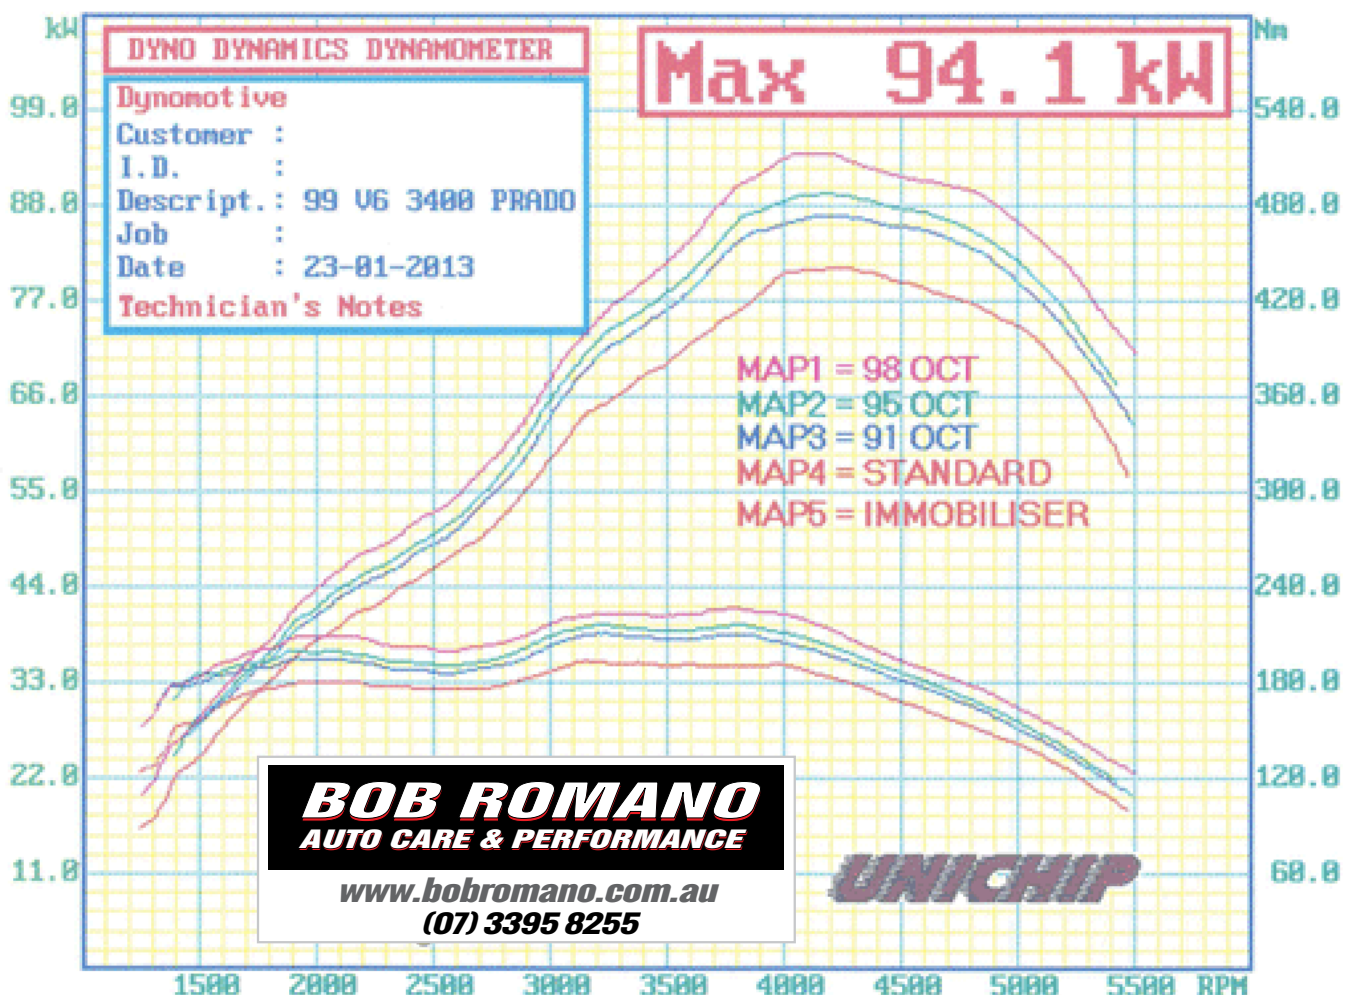

Description:

TOY75Q

After fitting and tuning a Unichip Q including a plug and play harness and an optional map select switch, this is now making a peak power of 94.1 kw at the wheels!

Power Results:

From 80.8kw at the wheels.

To 94.1 kw at the wheels.

Torque Results:

From: 190nm at the wheels.

To: 230nm qat the wheels.

How does the Unichip work with your 3.4lt Petrol Prado:

Fuel Control: As 99.99% of factory cars come tuned VERY RICH, it makes sense to lean the fuel mixtures back to a safe area that enables the car to make good power without wasting fuel. With the Unichip we can blend the fuel trims only were required to correct the mass production “errors” allowing the engine to run more efficiently and ultimately last longer, the extra power produced is just a bonus!!